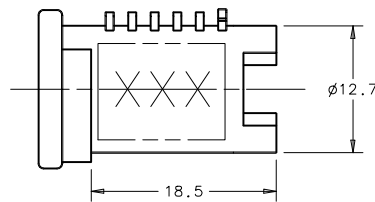

NOTES:

A. PART NUMBER COVERS LOCK PLUG COMPLETE WITH TWO KEYS LINKED TOGETHER. KEYS MAY BE INSTALLED IN LOCK PLUG OR PACKAGED BULK.

B. MATERIAL & FINISH:

- PLUG BODY: ZAMAK, TRIVALENT CHROMATE FINISH OR PLASTIC, BLACK
- TUMBLERS: BRASS
- KEYS: BRASS, NICKEL PLATED
- SCALP: STAINLESS STEEL, PASSIVATED
- SHUTTER: (DROP) STAINLESS STEEL, PASSIVATED (SLIDE) BRASS, NICKEL PLATED

C. KEY CODES LS001 - LS125 USE MASTER KEY, SOUTHCO PART NUMBER PK-24-01.

southco

SHUTTERED LOCK PLUG

DATE	DRAWN	CHKD	SCALE	DRAWING NUMBER
17JAN2006	MJS		2:1	J-PK-39

REV	DATE	DRAWN/CHKD	DESCRIPTION	PART NUMBER	MATERIAL	FINISH
A	19JAN2006	MJS/RLR	PRN: P2006-0095	PK-39-XX-YY-ZZZ	SEE NOTE B	SEE NOTE B
B	25JAN2006	MJS/MDY	PRN: P2006-0155			
C	26JAN2006	LCR/MJS	PRN: P2006-0171			
D	24OCT2012	MJS/IR	PRN: P2012-1449			
E	05FEB3013	MJS/MSR	PRN: P2013-0315			
F	13FEB3013	MJS/MSR	PRN: P2013-0375			
G	21SEP2020	CMS/JW	PRN: P2020-1775			

PART NUMBER
PK-39-XX-YY-ZZZ

HEAD STYLE
END CONFIGURATION
KEY CODE OPTION

MILLIMETERS

ALL DIMENSIONS WITHOUT TOLERANCES ARE FOR REFERENCE ONLY.

THIRD ANGLE PROJECTION
A3 PAPER SIZE

HEAD STYLE:

- 42 - DROP DHUTTER
- 72 - SLIDE SHUTTER
- 816 - SLIDE SHUTTER, PLASTIC BODY

END CONFIGURATION:

SEE BELOW

KEY CODE OPTIONS:

- 001 - LS001
- 002 - LS002
- 003 - LS003

- 123 - LS123
- 124 - LS124
- 125 - LS125

RS001 - RS001

RS125 - RS125

- KD1010 - KEYED DIFFERENTLY, 10 DIFFERENT KEY CODES, RS001 - RS010, SOLD IN BAGS OF 10.
- KD1050 - KEYED DIFFERENTLY, 50 DIFFERENT KEY CODES, RS001 - RS050, SOLD IN BAGS OF 50.
- KD1125 - KEYED DIFFERENTLY, 125 DIFFERENT KEY CODES, RS001 - RS125, SOLD IN BAGS OF 125.