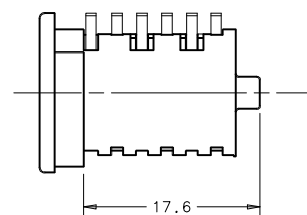

NOTES:

A. PART NUMBER COVERS LOCK PLUG COMPLETE WITH TWO KEYS LINKED TOGETHER. KEYS MAY BE INSTALLED IN LOCK PLUG OR PACKAGED BULK.

B. MATERIAL & FINISH:

- PLUG BODY: ZAMAK, TRIVALENT CHROMATE FINISH OR PLASTIC, BLACK
- TUMBLERS: BRASS
- KEYS: BRASS, NICKEL PLATED
- SCALP: STAINLESS STEEL, PASSIVATED
- SHUTTER: (DROP) STAINLESS STEEL, PASSIVATED (SLIDE) BRASS, NICKEL PLATED

C. KEY CODES LS001 - LS125 USE MASTER KEY, SOUTHCO PART NUMBER PK-24-01.

southco

SHUTTERED LOCK PLUG

DATE	DRAWN	CHKD	SCALE	DRAWING NUMBER
17JAN2006	MJS		2:1	J-PK-39

REV	DATE	DRAWN/CHKD	DESCRIPTION	PART NUMBER	MATERIAL	FINISH
A	19JAN2006	MJS/RLR	PRN: P2006-0095	PK-39-XX-YY-ZZZ	SEE NOTE B	SEE NOTE B
B	25JAN2006	MJS/MDY	PRN: P2006-0155			
C	26JAN2006	LCR/MJS	PRN: P2006-0171			
D	24OCT2012	MJS/IR	PRN: P2012-1449			
E	05FEB3013	MJS/MSR	PRN: P2013-0315			
F	13FEB3013	MJS/MSR	PRN: P2013-0375			
G	21SEP2020	CMS/JW	PRN: P2020-1775			

PART NUMBER
PK-39-XX-YY-ZZZ

HEAD STYLE
END CONFIGURATION
KEY CODE OPTION

MILLIMETERS

ALL DIMENSIONS WITHOUT TOLERANCES ARE FOR REFERENCE ONLY.

THIRD ANGLE PROJECTION
A3 PAPER SIZE

HEAD STYLE:

- 42 - DROP DHUTTER
- 72 - SLIDE SHUTTER
- 816 - SLIDE SHUTTER, PLASTIC BODY

END CONFIGURATION:

SEE BELOW

KEY CODE OPTIONS:

- 001 - LS001
- 002 - LS002
- 003 - LS003

- 123 - LS123
- 124 - LS124
- 125 - LS125

RS001 - RS001

RS125 - RS125

- KD1010 - KEYED DIFFERENTLY, 10 DIFFERENT KEY CODES, RS001 - RS010, SOLD IN BAGS OF 10.
- KD1050 - KEYED DIFFERENTLY, 50 DIFFERENT KEY CODES, RS001 - RS050, SOLD IN BAGS OF 50.
- KD1125 - KEYED DIFFERENTLY, 125 DIFFERENT KEY CODES, RS001 - RS125, SOLD IN BAGS OF 125.