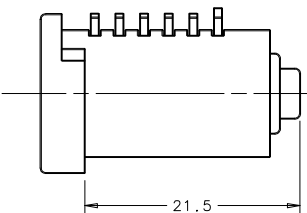

NOTES:

A. PART NUMBER COVERS LOCK PLUG COMPLETE WITH TWO KEYS LINKED TOGETHER. KEYS MAY BE INSTALLED IN LOCK PLUG OR PACKAGED BULK.

B. MATERIAL & FINISH:

- PLUG BODY: ZAMAK, TRIVALENT CHROMATE FINISH OR PLASTIC, BLACK
- TUMBLERS: BRASS
- KEYS: BRASS, NICKEL PLATED
- SCALP: STAINLESS STEEL, PASSIVATED
- SHUTTER: (DROP) STAINLESS STEEL, PASSIVATED (SLIDE) BRASS, NICKEL PLATED

C. KEY CODES LS001 - LS125 USE MASTER KEY, SOUTHCO PART NUMBER PK-24-01.

southco

SHUTTERED LOCK PLUG

DATE	DRAWN	CHKD	SCALE	DRAWING NUMBER
17JAN2006	MJS		2:1	J-PK-39

REV	DATE	DRAWN/CHKD	DESCRIPTION	PART NUMBER	MATERIAL	FINISH
A	19JAN2006	MJS/RLR	PRN: P2006-0095	PK-39-XX-YY-ZZZ	SEE NOTE B	SEE NOTE B
B	25JAN2006	MJS/MDY	PRN: P2006-0155			
C	26JAN2006	LCR/MJS	PRN: P2006-0171			
D	24OCT2012	MJS/IR	PRN: P2012-1449			
E	05FEB3013	MJS/MSR	PRN: P2013-0315			
F	13FEB3013	MJS/MSR	PRN: P2013-0375			
G	21SEP2020	CMS/JW	PRN: P2020-1775			

PART NUMBER
PK-39-XX-YY-ZZZ

HEAD STYLE
END CONFIGURATION
KEY CODE OPTION

MILLIMETERS

ALL DIMENSIONS WITHOUT TOLERANCES ARE FOR REFERENCE ONLY.

THIRD ANGLE PROJECTION
A3 PAPER SIZE

HEAD STYLE:

- 42 - DROP DHUTTER
- 72 - SLIDE SHUTTER
- 816 - SLIDE SHUTTER, PLASTIC BODY

END CONFIGURATION:

SEE BELOW

KEY CODE OPTIONS:

- 001 - LS001
- 002 - LS002
- 003 - LS003

- 123 - LS123
- 124 - LS124
- 125 - LS125

RS001 - RS001

RS125 - RS125

- KD1010 - KEYED DIFFERENTLY, 10 DIFFERENT KEY CODES, RS001 - RS010, SOLD IN BAGS OF 10.
- KD1050 - KEYED DIFFERENTLY, 50 DIFFERENT KEY CODES, RS001 - RS050, SOLD IN BAGS OF 50.
- KD1125 - KEYED DIFFERENTLY, 125 DIFFERENT KEY CODES, RS001 - RS125, SOLD IN BAGS OF 125.