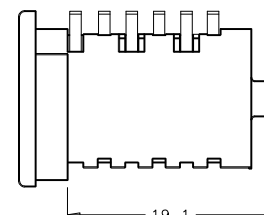

NOTES:

A. PART NUMBER COVERS LOCK PLUG COMPLETE WITH TWO KEYS LINKED TOGETHER. KEYS MAY BE INSTALLED IN LOCK PLUG OR PACKAGED BULK.

B. MATERIAL & FINISH:

- PLUG BODY: ZAMAK, TRIVALENT CHROMATE FINISH OR PLASTIC, BLACK
- TUMBLERS: BRASS
- KEYS: BRASS, NICKEL PLATED
- SCALP: STAINLESS STEEL, PASSIVATED
- SHUTTER: (DROP) STAINLESS STEEL, PASSIVATED (SLIDE) BRASS, NICKEL PLATED

C. KEY CODES LS001 - LS125 USE MASTER KEY, SOUTHCO PART NUMBER PK-24-01.

southco

SHUTTERED LOCK PLUG

DATE	DRAWN	CHKD	SCALE	DRAWING NUMBER
17JAN2006	MJS		2:1	J-PK-39

REV	DATE	DRAWN/CHKD	DESCRIPTION	PART NUMBER	MATERIAL	FINISH
A	19JAN2006	MJS/RLR	PRN: P2006-0095	PK-39-XX-YY-ZZZ	SEE NOTE B	SEE NOTE B
B	25JAN2006	MJS/MDY	PRN: P2006-0155			
C	26JAN2006	LCR/MJS	PRN: P2006-0171			
D	24OCT2012	MJS/IR	PRN: P2012-1449			
E	05FEB3013	MJS/MSR	PRN: P2013-0315			
F	13FEB3013	MJS/MSR	PRN: P2013-0375			
G	21SEP2020	CMS/JW	PRN: P2020-1775			

PART NUMBER
PK-39-XX-YY-ZZZ

HEAD STYLE
END CONFIGURATION
KEY CODE OPTION

MILLIMETERS

ALL DIMENSIONS WITHOUT TOLERANCES ARE FOR REFERENCE ONLY.

THIRD ANGLE PROJECTION
A3 PAPER SIZE

HEAD STYLE:

- 42 - DROP DHUTTER
- 72 - SLIDE SHUTTER
- 816 - SLIDE SHUTTER, PLASTIC BODY

END CONFIGURATION:

SEE BELOW

KEY CODE OPTIONS:

- 001 - LS001
- 002 - LS002
- 003 - LS003

- 123 - LS123
- 124 - LS124
- 125 - LS125

RS001 - RS001

RS125 - RS125

- KD1010 - KEYED DIFFERENTLY, 10 DIFFERENT KEY CODES, RS001 - RS010, SOLD IN BAGS OF 10.
- KD1050 - KEYED DIFFERENTLY, 50 DIFFERENT KEY CODES, RS001 - RS050, SOLD IN BAGS OF 50.
- KD1125 - KEYED DIFFERENTLY, 125 DIFFERENT KEY CODES, RS001 - RS125, SOLD IN BAGS OF 125.