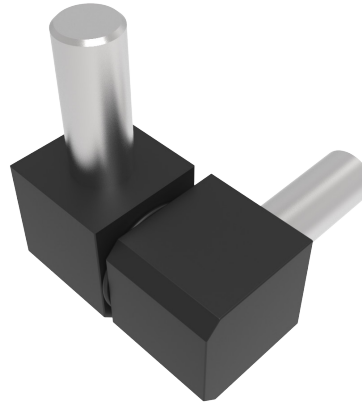

96 Hinges

Lift-off Hinge

415B

Product Code:

96-DMLOH-16-8-2

Material: Zinc Alloy

Finish: Black Powder Coated

Rotation Angle: 180°

Product Code:

96-DMLOH-12-6-2

Material: Zinc Alloy

Finish: Black Powder Coated

Rotation Angle: 180°

Product Code:

96-DMLOH-10-4-2

Material: Zinc Alloy

Finish: Black Powder Coated

Rotation Angle: 180°