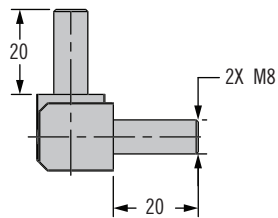

96 Hinges

Lift-off Hinge

415B

Product Code:

96-DMLOH-16-8-2

Material: Zinc Alloy

Finish: Black Powder Coated

Rotation Angle: 180°

Product Code:

96-DMLOH-12-6-2

Material: Zinc Alloy

Finish: Black Powder Coated

Rotation Angle: 180°

Product Code:

96-DMLOH-10-4-2

Material: Zinc Alloy