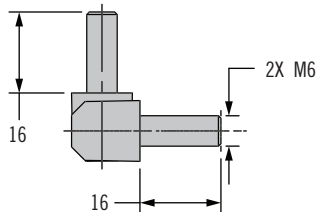

96 Hinges

Lift-off Hinge

415B

Product Code:

96-DMLOH-16-8-2

Material: Zinc Alloy

Finish: Black Powder Coated

Rotation Angle: 180°

Product Code:

96-DMLOH-12-6-2

Material: Zinc Alloy

Finish: Black Powder Coated

Rotation Angle: 180°

Product Code:

96-DMLOH-10-4-2

Material: Zinc Alloy