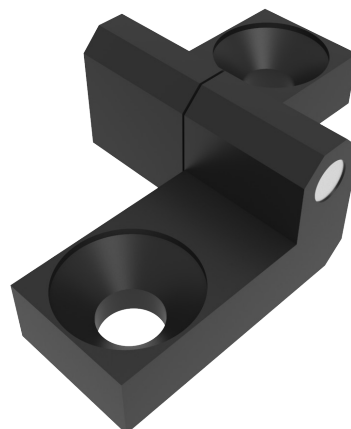

96 Hinges

Lift-off Hinge

415B

Product Code:

96-DMLOH-16-8-2

Material: Zinc Alloy

Finish: Black Powder Coated

Rotation Angle: 180°

Product Code:

96-DMLOH-12-6-2

Material: Zinc Alloy

Finish: Black Powder Coated

Rotation Angle: 180°

Product Code:

96-DMLOH-10-4-2

Material: Zinc Alloy

Finish: Black Powder Coated

Rotation Angle: 180°