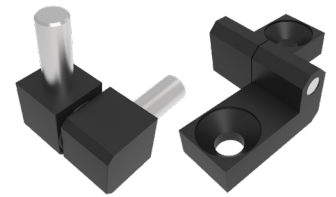

96 Hinges

Lift-off Hinge

415B

Product Code:

96-DMLOH-16-8-2

Material: Zinc Alloy

Finish: Black Powder Coated

Rotation Angle: 180°

Product Code:

96-DMLOH-12-6-2

Material: Zinc Alloy

Finish: Black Powder Coated

Rotation Angle: 180°

Product Code:

96-DMLOH-10-4-2

Material: Zinc Alloy

Finish: Black Powder Coated

Rotation Angle: 180°