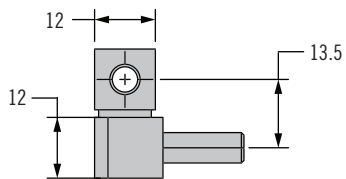

96 Hinges

Lift-off Hinge

415B

Product Code:

96-DMLOH-16-8-2

Material: Zinc Alloy

Finish: Black Powder Coated

Rotation Angle: 180°

Product Code:

96-DMLOH-12-6-2

Material: Zinc Alloy

Finish: Black Powder Coated

Rotation Angle: 180°

Product Code:

96-DMLOH-10-4-2

Material: Zinc Alloy