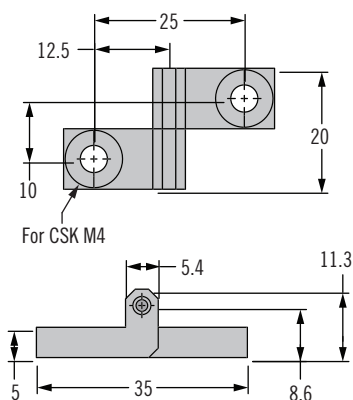

96 Hinges

Lift-off Hinge

415B

Product Code:

96-DMLOH-16-8-2

Material: Zinc Alloy

Finish: Black Powder Coated

Rotation Angle: 180°

Product Code:

96-DMLOH-12-6-2

Material: Zinc Alloy

Finish: Black Powder Coated

Rotation Angle: 180°

Product Code:

96-DMLOH-10-4-2

Material: Zinc Alloy