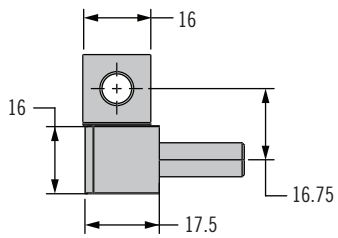

96 Hinges

Lift-off Hinge

415B

Product Code:

96-DMLOH-16-8-2

Material: Zinc Alloy

Finish: Black Powder Coated

Rotation Angle: 180°

Product Code:

96-DMLOH-12-6-2

Material: Zinc Alloy

Finish: Black Powder Coated

Rotation Angle: 180°

Product Code:

96-DMLOH-10-4-2

Material: Zinc Alloy