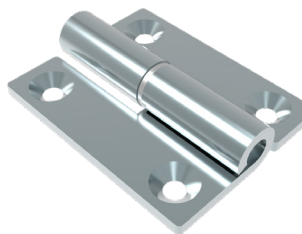

96 Hinges

Lift-off Hinge

415F

Product Code:

96-DHLOM-5040-L

Material: Steel

Pin Material: SS-304

Finish: Blue Zinc

Rotation Angle: 180°

Product Code:

96-DHLOM-5040-R

Material: Steel

Pin Material: SS-304

Finish: Blue Zinc

Rotation Angle: 180°

Product Code:

96-DHLOM-5040-H-R

Material: Steel

Pin Material: SS-304

Finish: Blue Zinc

Rotation Angle: 180°

Product Code:

96-DHLOM-5040-HRCH

Material: Steel

Pin Material: SS-304

Finish: Chrome Plated

Rotation Angle: 180°

Product Code:

96-DHLOM-5040-H-L

Material: Steel

Pin Material: SS-304

Finish: Blue Zinc