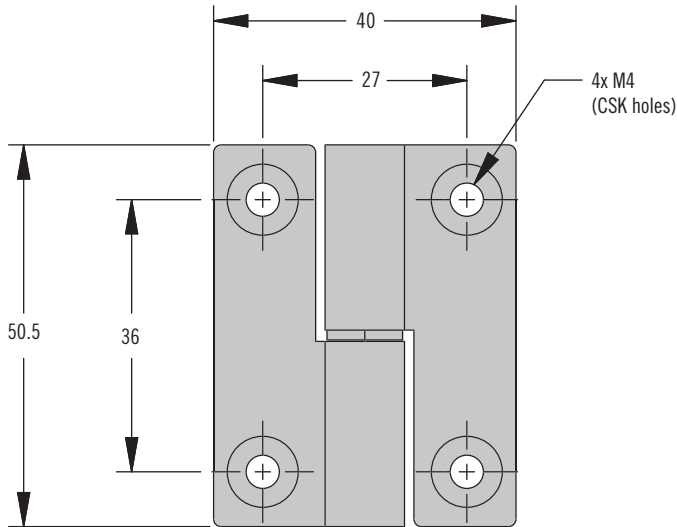

96 Hinges

Lift-off Hinge

415F

Product Code:

96-DHLOM-5040-L

Material: Steel

Pin Material: SS-304

Finish: Blue Zinc

Rotation Angle: 180°

Product Code:

96-DHLOM-5040-R

Material: Steel

Pin Material: SS-304

Finish: Blue Zinc

Rotation Angle: 180°

Product Code:

96-DHLOM-5040-H-R

Material: Steel

Pin Material: SS-304

Finish: Blue Zinc

Rotation Angle: 180°

Product Code:

96-DHLOM-5040-HRCH

Material: Steel

Rotation Angle: 180°

Product Code:

96-DHLOM-5040-HLCH

Material: Steel

Pin Material: SS-304

Finish: Chrome Plated

Rotation Angle: 180°