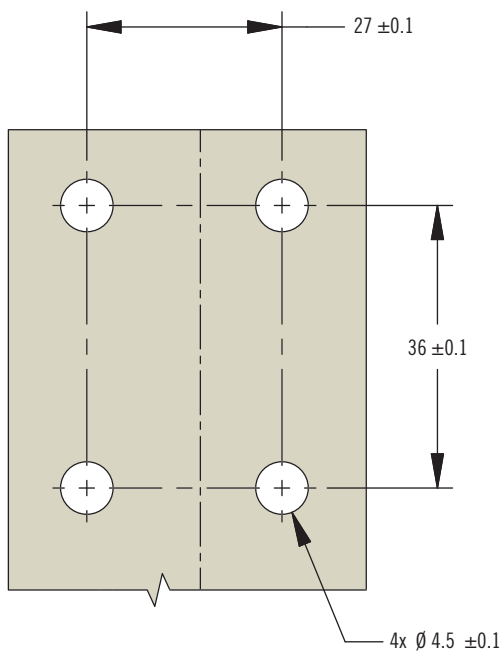

96 Hinges

Lift-off Hinge

415F

Product Code:

96-DHLOM-5040-L

Material: Steel

Pin Material: SS-304

Finish: Blue Zinc

Rotation Angle: 180°

Product Code:

96-DHLOM-5040-R

Material: Steel

Pin Material: SS-304

Finish: Blue Zinc

Rotation Angle: 180°

Product Code:

96-DHLOM-5040-H-R

Material: Steel

Pin Material: SS-304

Finish: Blue Zinc

Rotation Angle: 180°

Product Code:

96-DHLOM-5040-HRCH

Material: Steel

Rotation Angle: 180°

Product Code:

96-DHLOM-5040-HLCH

Material: Steel

Pin Material: SS-304

Finish: Chrome Plated

Rotation Angle: 180°