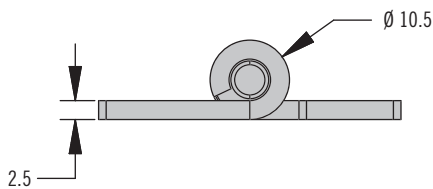

96 Hinges

Lift-off Hinge

415F

Product Code:

96-DHLOM-5040-L

Material: Steel

Pin Material: SS-304

Finish: Blue Zinc

Rotation Angle: 180°

Product Code:

96-DHLOM-5040-R

Material: Steel

Pin Material: SS-304

Finish: Blue Zinc

Rotation Angle: 180°

Product Code:

96-DHLOM-5040-H-R

Material: Steel

Pin Material: SS-304

Finish: Blue Zinc

Rotation Angle: 180°

Product Code:

96-DHLOM-5040-HRCH

Material: Steel

Pin Material: SS-304

Finish: Chrome Plated

Rotation Angle: 180°

Product Code:

96-DHLOM-5040-H-L

Material: Steel

Pin Material: SS-304

Finish: Blue Zinc