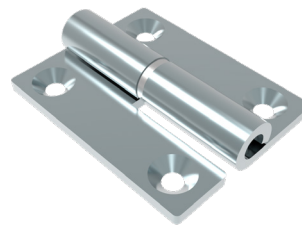

96 Hinges

Lift-off Hinge

415F

Product Code:

96-DHLOM-5040-L

Material: Steel

Pin Material: SS-304

Finish: Blue Zinc

Rotation Angle: 180°

Product Code:

96-DHLOM-5040-R

Material: Steel

Pin Material: SS-304

Finish: Blue Zinc

Rotation Angle: 180°

Product Code:

96-DHLOM-5040-H-R

Material: Steel

Pin Material: SS-304

Finish: Blue Zinc

Rotation Angle: 180°

Product Code:

96-DHLOM-5040-HRCH

Material: Steel

Pin Material: SS-304

Finish: Chrome Plated

Rotation Angle: 180°

Product Code:

96-DHLOM-5040-H-L

Material: Steel

Pin Material: SS-304

Finish: Blue Zinc