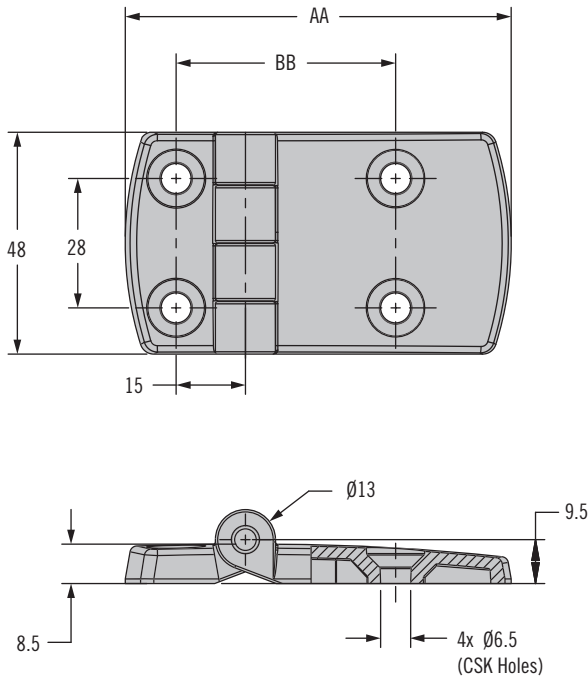

EH Hinges

Butt Hinges

419K

Product Code:

EH-DHIF-51115

Material: Polyamide

Pin Material: SS-304

Finish: Black

Opening Angle: 180°

Product Code:

EH-DHIF-5196

Material: Polyamide

Pin Material: SS-304

Finish: Black

Opening Angle: 180°

Product Code:

EH-DHIF-5176

Material: Polyamide

Pin Material: SS-304

Finish: Black

Opening Angle: 180°

Product Code	Total Length (AA)	CD Length (BB)
EH-DHIF-51115	83.5	47.5
EH-DHIF-5196	74.5	42.5
EH-DHIF-5176	64.5	37.5
EH-DHIF-5158	55.5	32.5

Product Code:

EH-DHIF-5158

Material: Polyamide

Pin Material: SS-304

Finish: Black

Opening Angle: 180°