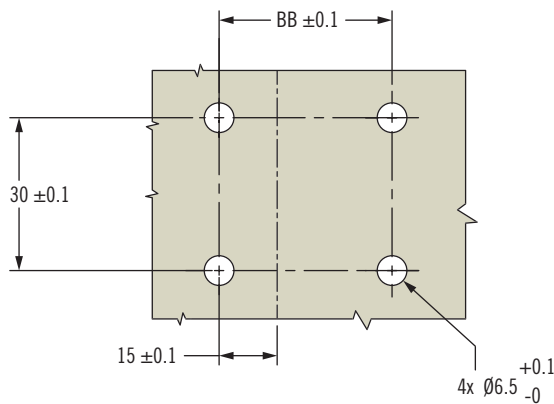

Opening Angle: 180°

Product Code:

EH-DHIF-5196

Material: Polyamide

Pin Material: SS-304

Finish: Black

Opening Angle: 180°

Product Code:

EH-DHIF-5176

Material: Polyamide

Pin Material: SS-304

Finish: Black

Opening Angle: 180°

Product Code	Total Length (AA)	CD Length (BB)
EH-DHIF-51115	83.5	47.5
EH-DHIF-5196	74.5	42.5
EH-DHIF-5176	64.5	37.5
EH-DHIF-5158	55.5	32.5

Product Code:

EH-DHIF-5158

Material: Polyamide

Pin Material: SS-304

Finish: Black

Opening Angle: 180°