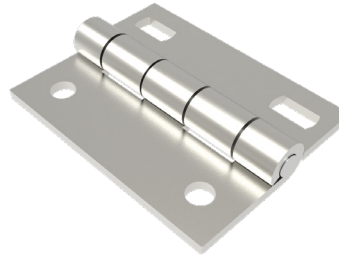

N6 Hinges

Butt Hinges

421M

Product Code:

N6-DHIM-6348

Material: Steel

Pin Material: SS-304

Finish: Blue Zinc

Opening Angle: 180°

Product Code:

N6-DHIM-6348-SS

Material: Stainless Steel

Pin Material: SS-304

Finish: Electro Polish

Opening Angle: 180°

Product Code:

N6-DHIM-5141

Material: Steel

Pin Material: SS-304

Finish: Chrome Plated

Opening Angle: 180°