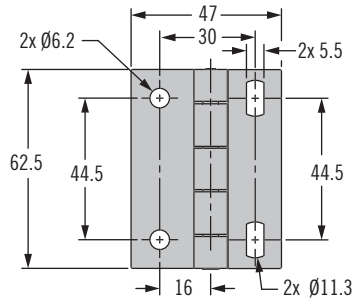

N6 Hinges

Butt Hinges

421M

Product Code:

N6-DHIM-6348

Material: Steel

Pin Material: SS-304

Finish: Blue Zinc

Opening Angle: 180°

Product Code:

N6-DHIM-6348-SS

Material: Stainless Steel

Pin Material: SS-304

Finish: Electro Polish

Opening Angle: 180°

Product Code:

N6-DHIM-5141

Material: Steel

Pin Material: SS-304

Finish: Chrome Plated

Opening Angle: 180°