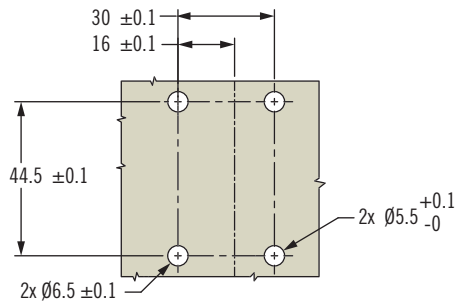

N6 Hinges

Butt Hinges

421M

Product Code:

N6-DHIM-6348

Material: Steel

Pin Material: SS-304

Finish: Blue Zinc

Opening Angle: 180°

Product Code:

N6-DHIM-6348-SS

Material: Stainless Steel

Pin Material: SS-304

Finish: Electro Polish

Opening Angle: 180°

Product Code:

N6-DHIM-5141

Material: Steel

Pin Material: SS-304

Finish: Chrome Plated

Opening Angle: 180°