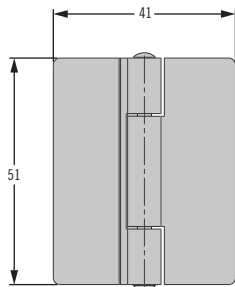

Opening Angle: 180°

Product Code:

N6-DHIM-6348-SS

Material: Stainless Steel

Pin Material: SS-304

Finish: Electro Polish

Opening Angle: 180°

Product Code:

N6-DHIM-5141

Material: Steel

Pin Material: SS-304

Finish: Chrome Plated

Opening Angle: 180°