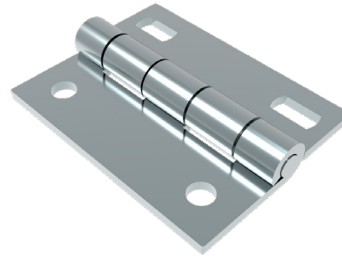

N6 Hinges

Butt Hinges

421M

Product Code:

N6-DHIM-6348

Material: Steel

Pin Material: SS-304

Finish: Blue Zinc

Opening Angle: 180°

Product Code:

N6-DHIM-6348-SS

Material: Stainless Steel

Pin Material: SS-304

Finish: Electro Polish

Opening Angle: 180°

Product Code:

N6-DHIM-5141

Material: Steel

Pin Material: SS-304

Finish: Chrome Plated

Opening Angle: 180°