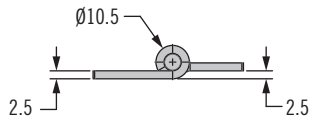

N6 Hinges

Butt Hinges

421M

Product Code:

N6-DHIM-6348

Material: Steel

Pin Material: SS-304

Finish: Blue Zinc

Opening Angle: 180°

Product Code:

N6-DHIM-6348-SS

Material: Stainless Steel

Pin Material: SS-304

Finish: Electro Polish

Opening Angle: 180°

Product Code:

N6-DHIM-5141

Material: Steel

Pin Material: SS-304

Finish: Chrome Plated

Opening Angle: 180°