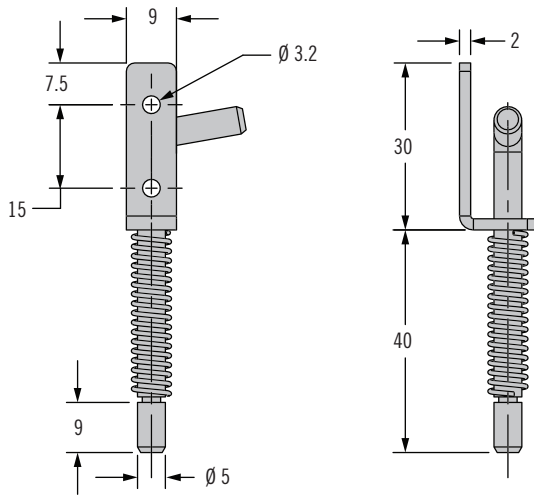

F6 Hinges

Corner & Removable

424K

Product Code	Mounting Style
F6-DSHI-4	NA
F6-DSHI-4B	Bush
F6-DSHI-4-SS	NA

Product Code:

F6-DSHI-4

Material: Steel

Pin Material: SS-304

Finish: Blue Zinc

Rotation Angle: 180°

Product Code:

F6-DSHI-4B

Material: Steel

Pin Material: SS-304

Finish: Blue Zinc

Rotation Angle: 180°

Product Code:

F6-DSHI-4-SS

Material: Steel

Pin Material: SS-304

Finish: Electropolished

Rotation Angle: 180°