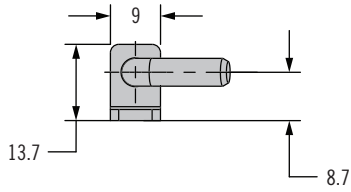

F6 Hinges

Corner & Removable

424K

Product Code	Mounting Style
F6-DSHI-4	NA
F6-DSHI-4B	Bush
F6-DSHI-4-SS	NA

Product Code:

F6-DSHI-4

Material: Steel

Pin Material: SS-304

Finish: Blue Zinc

Rotation Angle: 180°

Product Code:

F6-DSHI-4B

Material: Steel

Pin Material: SS-304

Finish: Blue Zinc

Rotation Angle: 180°

Product Code:

F6-DSHI-4-SS

Material: Steel

Pin Material: SS-304

Finish: Electropolished

Rotation Angle: 180°