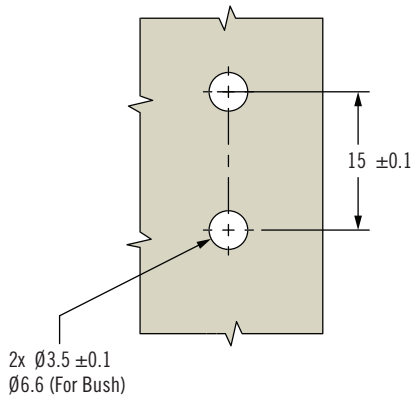

F6 Hinges

Corner & Removable

424K

Product Code	Mounting Style
F6-DSHI-4	NA
F6-DSHI-4B	Bush
F6-DSHI-4-SS	NA

Product Code:

F6-DSHI-4

Material: Steel

Pin Material: SS-304

Finish: Blue Zinc

Rotation Angle: 180°

Product Code:

F6-DSHI-4B

Material: Steel

Pin Material: SS-304

Finish: Blue Zinc

Rotation Angle: 180°

Product Code:

F6-DSHI-4-SS

Material: Steel

Pin Material: SS-304

Finish: Electropolished

Rotation Angle: 180°