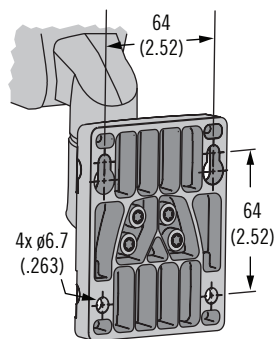

Wall Mount, Front Fastened

Wall Mount, Rear Fastened

Table Mount

Other options available. For complete details on variety, part numbers, installation and specification, go to

www.southco.com/AV

Dimensions in millimeters (inch) unless otherwise stated

AV Series Dynamic Mounting Arm

Tilt and swivel · Single arm · Height Adjusting

67B

Specification and Selection

Step 1

Determine display weight and distance (d) from mounting surface to center of gravity.

Step 2

AV - D32-30V1 **K** **S** - **F**

Dimensions in millimeters (inch) unless otherwise stated

Material and Finish

Aluminum alloy, powder coated

Performance Details

Cycle performance: 20,000 cycles.

Swivel Torque: