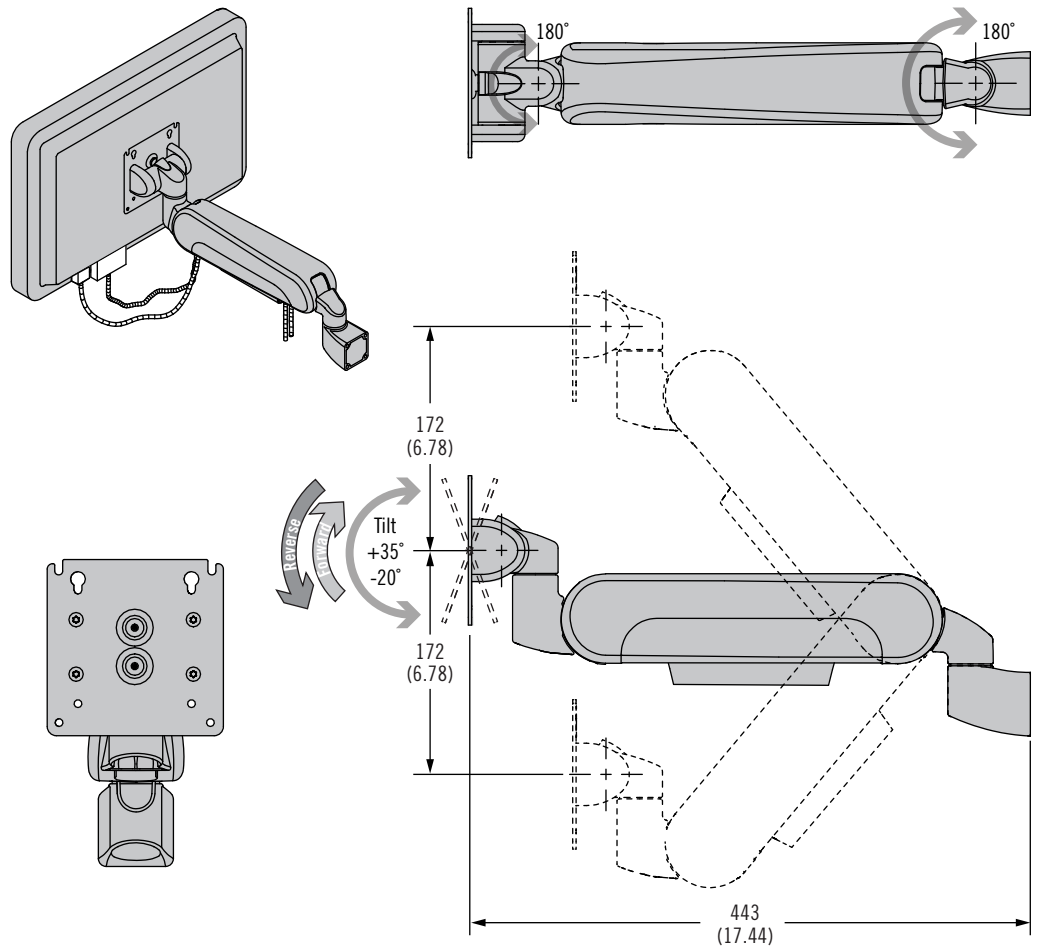

AV Series Dynamic Mounting Arm

Tilt and swivel · Single arm · Height Adjusting

- **Intuitive grab and move operation enhances the user experience**

No knobs or tools required to reposition the display

Precise control of operating effort ensures ideal “feel” and eliminates “drift”

Wall Mount, Front Fastened

Wall Mount, Rear Fastened

Table Mount

Other options available. For complete details on variety, part numbers, installation and specification, go to

www.southco.com/AV

Dimensions in millimeters (inch) unless otherwise stated

AV Series Dynamic Mounting Arm

Tilt and swivel · Single arm · Height Adjusting

67B

Specification and Selection

Step 1

Determine display weight and distance (d) from mounting surface to center of gravity.

Step 2

AV - D32-30V1 **K** **S** - **F**

Dimensions in millimeters (inch) unless otherwise stated

Material and Finish

Aluminum alloy, powder coated

Performance Details

Cycle performance: 20,000 cycles.

Swivel Torque: