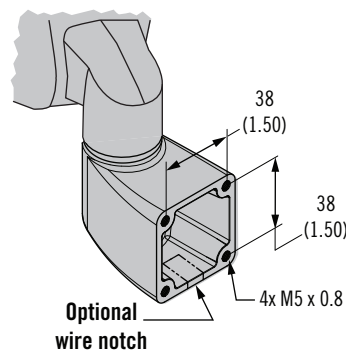

Wall Mount, Front Fastened

Wall Mount, Rear Fastened

Table Mount

Other options available. For complete details on variety, part numbers, installation and specification, go to

www.southco.com/AV

Dimensions in millimeters (inch) unless otherwise stated

AV Series Dynamic Mounting Arm

Tilt and swivel · Single arm · Height Adjusting

67B

Specification and Selection

Step 1

Determine display weight and distance (d) from mounting surface to center of gravity.

Step 2

AV - D32-30V1 **K** **S** - **F**

Dimensions in millimeters (inch) unless otherwise stated

Material and Finish

Aluminum alloy, powder coated

Performance Details

Cycle performance: 20,000 cycles.

Swivel Torque: