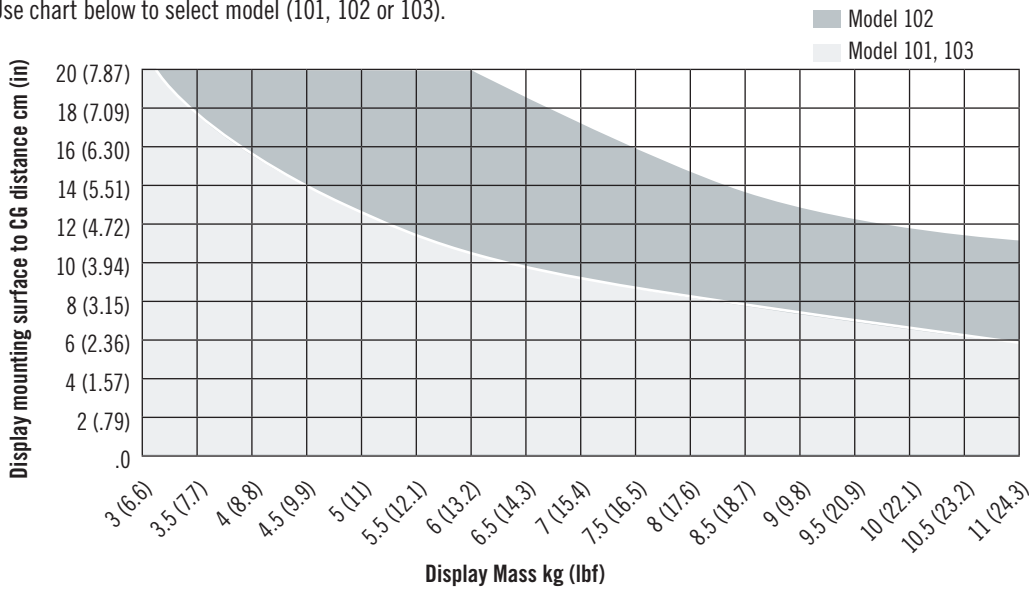

Step 2

Use chart below to select model (101, 102 or 103).

Step 3

Complete part number by selecting model and color options below.

[K]	Mounting Style
0	Wall Mounted, Rear Fastened
1	Wall Mounted, Rear Fastened, with wire notch
2	Table Mount
3	Table Mount, with wire notch
4	Wall Mounted, Front Fastened

[S]	Model	Tilt Torque N•m (in lbf)		Maximum Display Weight kg(lb)
		Reverse	Forward	
1	101	7.9 (70)	1.13 (10)	7 (15)
2	102	15.4 (136)	2.26 (20)	10 (22)
3	103	8.6 (76)	6.0 (53)	7 (15)

[F]	Color
50	Black
76	White

AV - D32-30V1 **K** **S** - **F**

Dimensions in millimeters (inch) unless otherwise stated

Material and Finish

Aluminum alloy, powder coated

Performance Details

Cycle performance: 20,000 cycles.

Swivel Torque:

At Device Mount: 4.3 N-m (38 in-lbf)

At Wall Mount: 6.0 N-m (53 in-lbf)

Average ultimate load:

665N (150lbf)

See trade drawing for details.

Part Number Example:

AV-D32-30V101-50 = Single Arm, Model 101, wall mount, no wire notch, black

Other options available. For complete details on variety, part numbers, installation and specification, go to

www.southco.com/AV