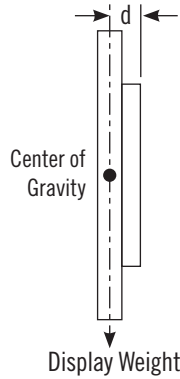

Wall Mount, Front Fastened

Wall Mount, Rear Fastened

Table Mount

Other options available. For complete details on variety, part numbers, installation and specification, go to

www.southco.com/AV

Dimensions in millimeters (inch) unless otherwise stated

AV Series Dynamic Mounting Arm

Tilt and swivel · Single arm · Height Adjusting

67B

Specification and Selection

Step 1

Determine display weight and distance (d) from mounting surface to center of gravity.

Step 2

[S]	Model	Tilt Torque N•m (in lbf)		Maximum Display Weight kg(lb)
		Reverse	Forward	
1	101	7.9 (70)	1.13 (10)	7 (15)
2	102	15.4 (136)	2.26 (20)	10 (22)
3	103	8.6 (76)	6.0 (53)	7 (15)

[F]	Color
50	Black
76	White

AV - D32-30V1 **K** **S** - **F**

Dimensions in millimeters (inch) unless otherwise stated

Material and Finish

Aluminum alloy, powder coated

Performance Details

Cycle performance: 20,000 cycles.

Swivel Torque: