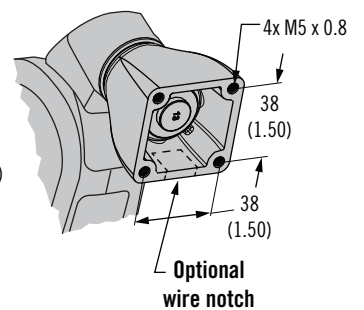

Wall Mount, Front Fastened

Wall Mount, Rear Fastened

Table Mount

Other options available. For complete details on variety, part numbers, installation and specification, go to

www.southco.com/AV

Dimensions in millimeters (inch) unless otherwise stated

AV - D32-30V1 **K** **S** - **F**

Dimensions in millimeters (inch) unless otherwise stated

Material and Finish

Aluminum alloy, powder coated

Performance Details

Cycle performance: 20,000 cycles.

Swivel Torque: