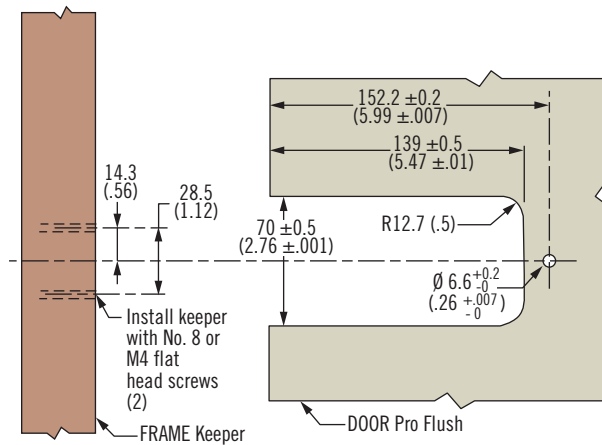

Panel Preparation

Material and Finish

Escutcheon: Stainless steel, highly polished
Handles: Polycarbonate/polyester, black
Privacy knob: Nylon, black