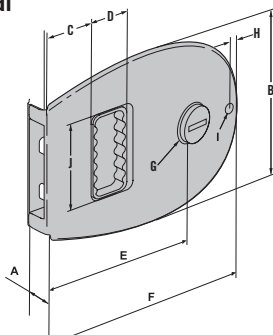

MF Flush Entry Door Lock

- Allows for 100 - 150mm (4" - 6") more door travel than traditional sliding-door lock styles
- Safety lock prevents the door from being locked from the inside.
To activate: turn key clockwise and remove
- Shipped with striker and two keys
- Locks can be matched to other **SOUTHCO®** deck latches.
Contact Southco for more information

Material and Finish:

Stainless Steel, Aluminum anodized, Black anodized or White powdercoat.
Shape: Oval or rectangular design.

Available Options:

Sealing: Weatherproof and watertight seals.

Flush Oval

	Imperial		Metric
	Nominal	Decimal	
A	1/2	.50	12.7
B	3 7/8	3.88	98.5
C	49/64	.77	19.5
D	49/64	.77	19.6
E	3 3/4	3.74	95
F	5 53/64	5.83	148
G	53/64	.83	21
H	33/64	.51	13
I	13/64	.2	5
J	1 3/4	1.75	44.5