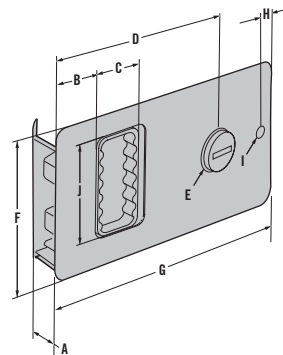

Flush

	Imperial		Metric
	Nominal	Decimal	
A	1/2	.50	12.7
B	1 1/8	1.12	28.5
C	25/32	.77	20
D	3 49/64	3.76	95.5
E	53/64	.83	21
F	2 7/8	2.88	73
G	5 9/32	5.28	134
H	21/64	.34	8.5
I	15/64	.24	6
J	1 3/4	1.75	44.5