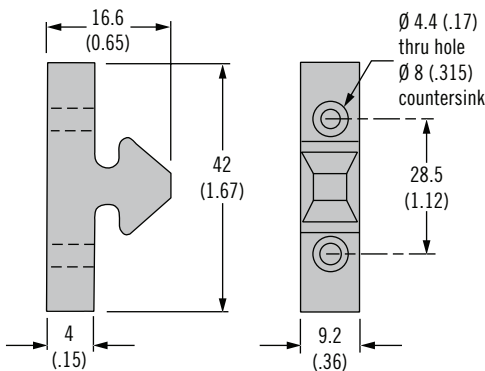

Panel Preparation

Material and Finish

Escutcheon: Stainless steel, highly polished
 Handles: Polycarbonate/polyester, black
 Privacy knob: Nylon, black

Pro Flush Latch*	Part Number
Star Lock	MF-05-530-24
Disc Tumbler Lock	MF-05-550-24