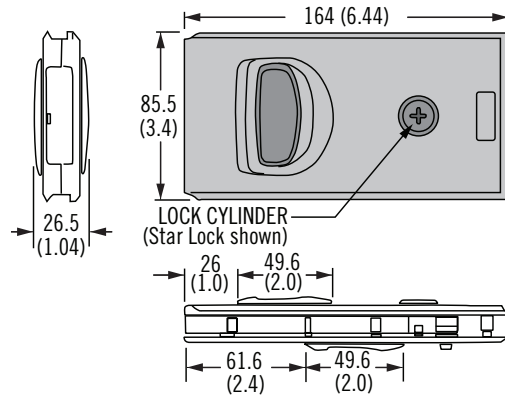

MF ProFlush Entry Door Lock

- Marine grade materials to prevent corrosion
- Sealed to help prevent water intrusion
- Available with two types of lock plugs
  - Star lock system, provides high security with a pin tumbler lock plug
  - 3 wafer flat key (MIM) lock, provides security with a stainless steel plug and has a reversible key