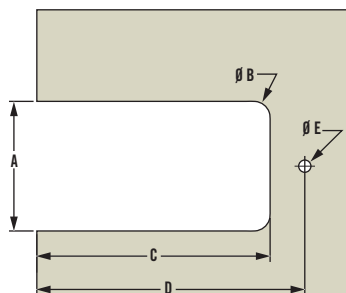

MF Flush Entry Door Lock

- Allows for 100 - 150mm (4" - 6") more door travel than traditional sliding-door lock styles
- Safety lock prevents the door from being locked from the inside.
To activate: turn key clockwise and remove
- Shipped with striker and two keys
- Locks can be matched to other **SOUTHCO®** deck latches.
Contact Southco for more information

Material and Finish:

Stainless Steel, Aluminum anodized, Black anodized or White powdercoat.
Shape: Oval or rectangular design.

Available Options:

Sealing: Weatherproof and watertight seals.

Flush Oval

	Imperial		Metric
	Nominal	Decimal	
A	1/2	.50	12.7
B	3 7/8	3.88	98.5
C	49/64	.77	19.5
D	49/64	.77	19.6
E	3 3/4	3.74	95
F	5 53/64	5.83	148
G	53/64	.83	21
H	33/64	.51	13
I	13/64	.2	5
J	1 3/4	1.75	44.5

Flush

	Imperial		Metric
	Nominal	Decimal	
A	1/2	.50	12.7
B	1 1/8	1.12	28.5
C	25/32	.77	20
D	3 49/64	3.76	95.5
E	53/64	.83	21
F	2 7/8	2.88	73
G	5 9/32	5.28	134
H	21/64	.34	8.5
I	15/64	.24	6
J	1 3/4	1.75	44.5

Panel Preparation

Flush Square

	Imperial		Metric
	Nominal	Decimal	
A	2 1/2	2.5	63.5
B	5/8	.63	16
C	4 1/2	4.5	114
D	4 61/64	4.95	125.7
E	1/4	.25	6.4

Flush Oval

	Imperial		Metric
	Nominal	Decimal	
A	2 1/2	2.5	63.5
B	5/8	.63	16
C	4 1/2	4.5	114
D	5 5/16	5.31	135
E	1/4	.25	6.35