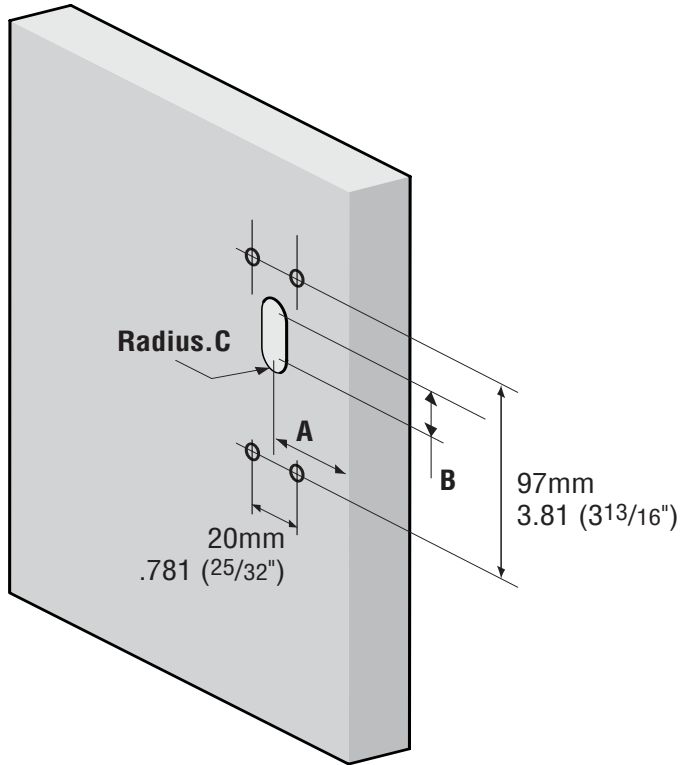

Panel Preparations

Grabber, Chrome

	Imperial		Metric
	Nominal	Decimal	
A	1 9/32	1.281	32.5
B	5/8	.625	15.9
C	3/16	.188	5

Installation